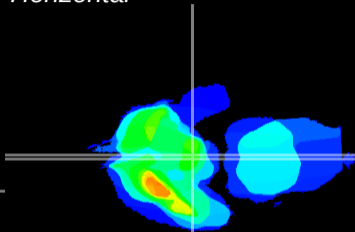

Coronal

Sagittal-R

Sagittal-L

ViBrism: CX23044
Horizontal

ME