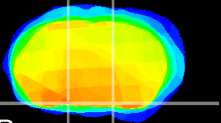

Coronal

Sagittal-R

Sagittal-L

ViBrisM: CX23044
Horizontal

S0