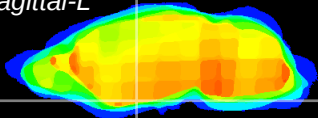

Coronal

Sagittal-R

Sagittal-L

ViBrisM: CX23044
Horizontal

S0