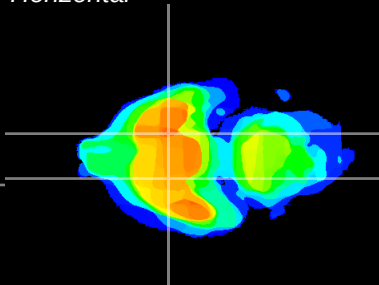

Coronal

Sagittal-R

Sagittal-L

ViBrisM: CX23044
Horizontal

S0