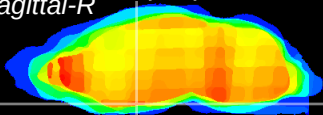

Coronal

Sagittal-R

Sagittal-L

ViBrisM: CX23044
Horizontal

S0