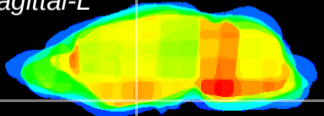

Coronal

Sagittal-R

Sagittal-L

ViBrisM: CX23050
Horizontal

S0