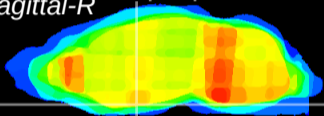

Coronal

Sagittal-R

Sagittal-L

ViBrisM: CX23050
Horizontal

S0