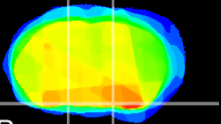

Coronal

Sagittal-R

Sagittal-L

ViBrisM: CX23050
Horizontal

S0