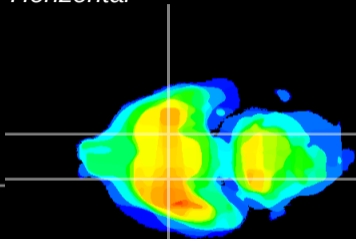

Coronal

Sagittal-R

Sagittal-L

ViBrisM: CX23050
Horizontal

S0