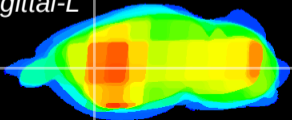

Coronal

Sagittal-R

Sagittal-L

ViBriSm: CX23055
Horizontal

CPU lateral