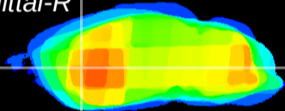

Coronal

Sagittal-R

Sagittal-L

ViBriSm: CX23055
Horizontal

CPU lateral