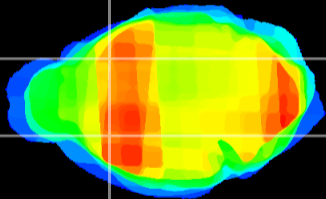

Coronal

Sagittal-R

Sagittal-L

ViBriSm: CX23055
Horizontal

CPU lateral