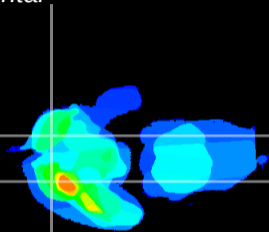

Coronal

Sagittal-R

Sagittal-L

ViBrism: CX23055  
Horizontal

Tu