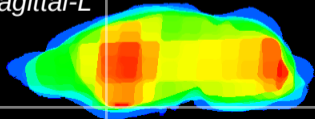

Coronal

Sagittal-R

Sagittal-L

ViBrism: CX23055  
Horizontal

Tu