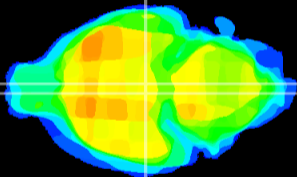

Coronal

Sagittal-R

Sagittal-L

ViBrism: CX23056
Horizontal

M