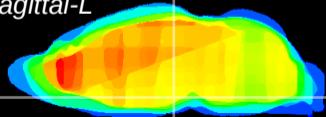

Coronal

Sagittal-R

Sagittal-L

ViBrism: CX23056
Horizontal

M