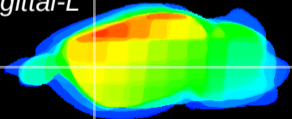

Coronal

Sagittal-R

Sagittal-L

ViBrism: CX23057
Horizontal

CPU lateral