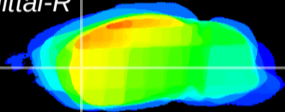

Coronal

Sagittal-R

Sagittal-L

ViBrism: CX23057
Horizontal

CPU lateral