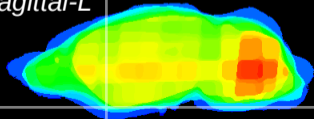

Coronal

Sagittal-R

Sagittal-L

ViBrism: CX23063
Horizontal

Tu