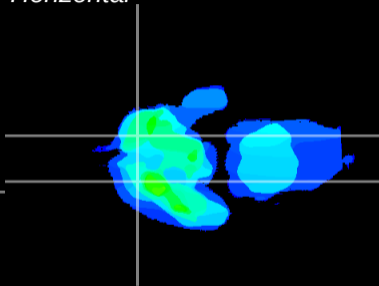

Coronal

Sagittal-R

Sagittal-L

ViBrism: CX23063
Horizontal

Tu