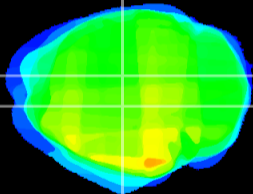

Coronal

Sagittal-R

Sagittal-L

ViBrism: CX23065
Horizontal

DG