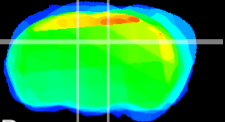

Coronal

Sagittal-R

Sagittal-L

ViBrism: CX23065
Horizontal

DG