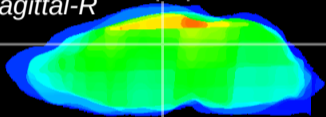

Coronal

Sagittal-R

Sagittal-L

ViBrism: CX23065
Horizontal

DG