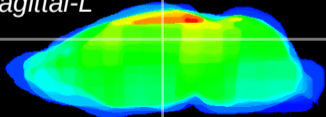

Coronal

Sagittal-R

Sagittal-L

ViBrism: CX23065
Horizontal

DG