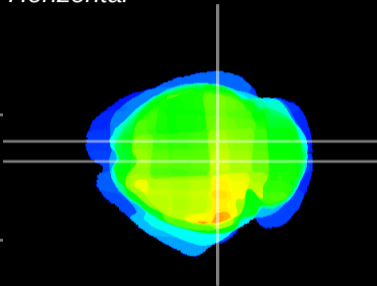

Coronal

Sagittal-R

Sagittal-L

ViBrism: CX23065
Horizontal

SC