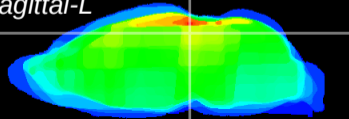

Coronal

Sagittal-R

Sagittal-L

ViBrism: CX23065
Horizontal

SC