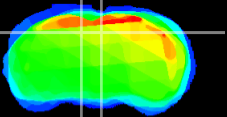

Coronal

Sagittal-R

Sagittal-L

ViBrism: CX23065
Horizontal

SC