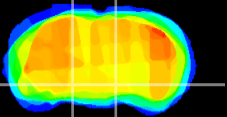

Coronal

Sagittal-R

Sagittal-L

ViBrism: CX23070
Horizontal

SN