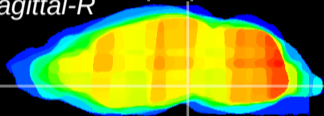

Coronal

Sagittal-R

Sagittal-L

ViBrism: CX23070
Horizontal

SN