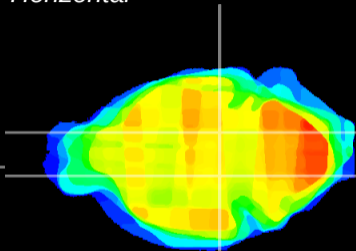

Coronal

Sagittal-R

Sagittal-L

ViBrism: CX23070
Horizontal

SN