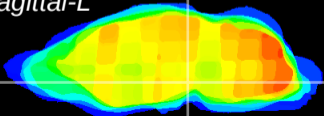

Coronal

Sagittal-R

Sagittal-L

ViBrism: CX23070
Horizontal

SN