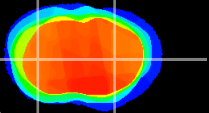

Coronal

Sagittal-R

Sagittal-L

ViBris: CX23071
Horizontal

CPU lateral