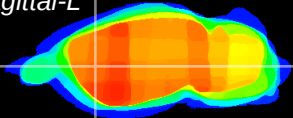

Coronal

Sagittal-R

Sagittal-L

ViBris: CX23071
Horizontal

CPU lateral