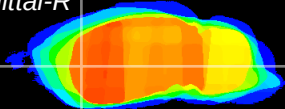

Coronal

Sagittal-R

Sagittal-L

ViBris: CX23071
Horizontal

CPU lateral