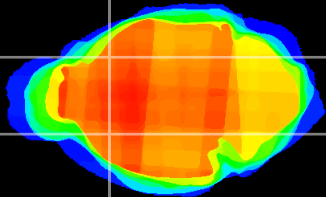

Coronal

Sagittal-R

Sagittal-L

ViBris: CX23071
Horizontal

CPU lateral