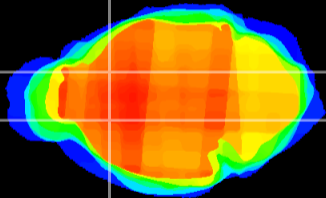

Coronal

Sagittal-R

Sagittal-L

ViBris: CX23071
Horizontal

CPU medial