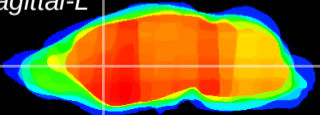

Coronal

Sagittal-R

Sagittal-L

ViBris: CX23071
Horizontal

CPU medial