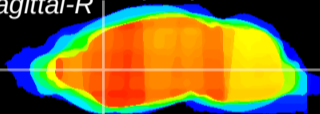

Coronal

Sagittal-R

Sagittal-L

ViBris: CX23071
Horizontal

CPU medial