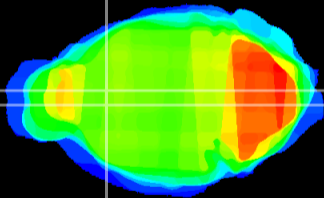

Coronal

Sagittal-R

Sagittal-L

ViBrism: CX23073  
Horizontal

LS