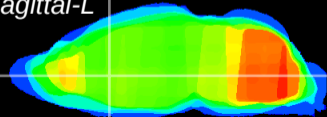

Coronal

Sagittal-R

Sagittal-L

ViBrism: CX23073  
Horizontal

LS