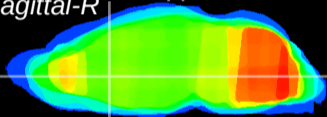

Coronal

Sagittal-R

Sagittal-L

ViBrism: CX23073  
Horizontal

LS