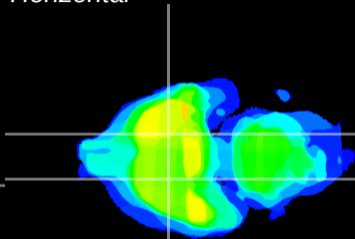

Coronal

Sagittal-R

Sagittal-L

ViBrism: CX23075
Horizontal

S0