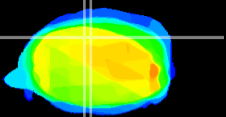

Coronal

Sagittal-R

Sagittal-L

ViBrism: CX23085
Horizontal

Cb vermis