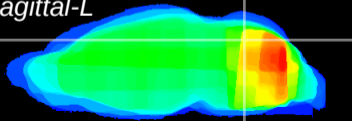

Coronal

Sagittal-R

Sagittal-L

ViBrism: CX23085
Horizontal

Cb vermis