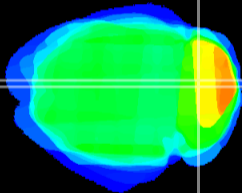

Coronal

Sagittal-R

Sagittal-L

ViBrism: CX23085
Horizontal

Cb vermis