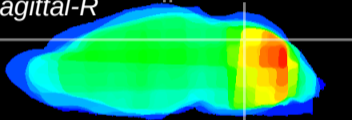

Coronal

Sagittal-R

Sagittal-L

ViBrism: CX23085
Horizontal

Cb vermis