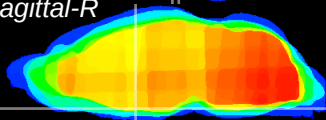

Coronal

Sagittal-R

Sagittal-L

ViBriSM: CX23087
Horizontal

SCN