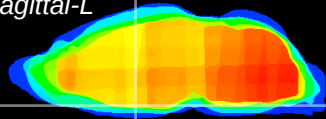

Coronal

Sagittal-R

Sagittal-L

ViBriSM: CX23087
Horizontal

SCN