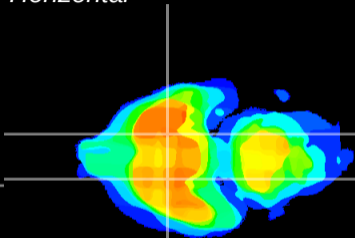

Coronal

Sagittal-R

Sagittal-L

ViBrism: CX23087
Horizontal

S0