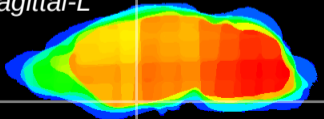

Coronal

Sagittal-R

Sagittal-L

ViBrism: CX23087
Horizontal

S0