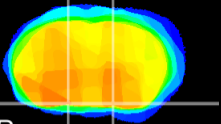

Coronal

Sagittal-R

Sagittal-L

ViBrism: CX23087
Horizontal

S0