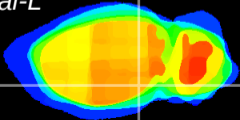

Coronal

Sagittal-R

Sagittal-L

ViBrism: CX23087
Horizontal

ventral S