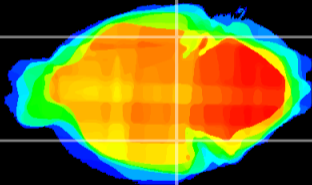

Coronal

Sagittal-R

Sagittal-L

ViBrism: CX23087
Horizontal

ventral S