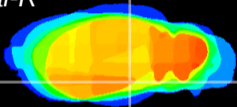

Coronal

Sagittal-R

Sagittal-L

ViBrism: CX23087
Horizontal

ventral S