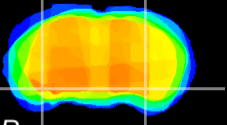

Coronal

Sagittal-R

Sagittal-L

ViBrism: CX23087
Horizontal

ventral S