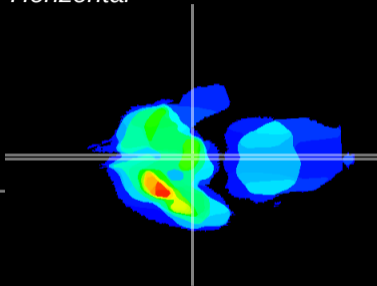

Coronal

Sagittal-R

Sagittal-L

ViBrism: CX23095
Horizontal

ME