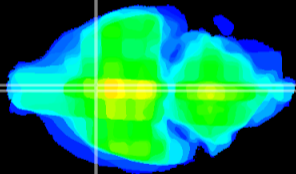

Coronal

Sagittal-R

Sagittal-L

ViBrism: CX23100
Horizontal

MPA