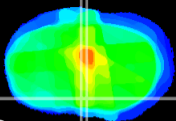

Coronal

Sagittal-R

Sagittal-L

ViBrism: CX23100
Horizontal

MPA