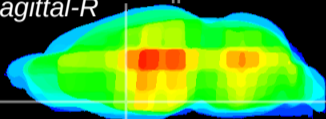

Coronal

Sagittal-R

Sagittal-L

ViBrism: CX23100
Horizontal

MPA