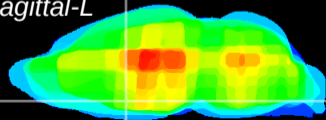

Coronal

Sagittal-R

Sagittal-L

ViBrism: CX23100
Horizontal

MPA