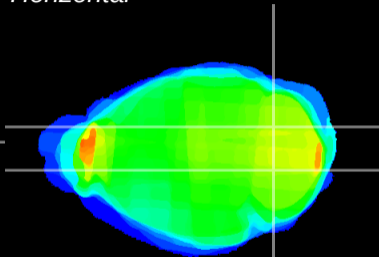

*Coronal*

*Sagittal-R*

*Sagittal-L*

ViBrism: CX23102  
*Horizontal*

Cb nucleus