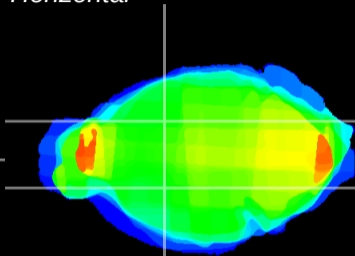

Coronal

Sagittal-R

Sagittal-L

ViBrism: CX23102
Horizontal

GP