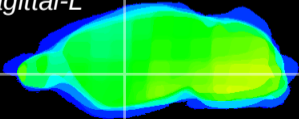

Coronal

Sagittal-R

Sagittal-L

ViBrism: CX23102
Horizontal

GP