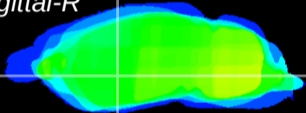

Coronal

Sagittal-R

Sagittal-L

ViBrism: CX23102
Horizontal

GP