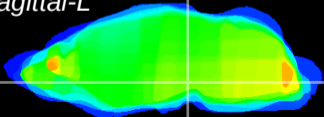

Coronal

Sagittal-R

Sagittal-L

ViBrism: CX23102
Horizontal

SN