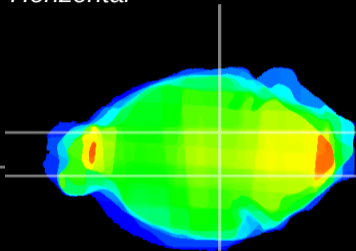

Coronal

Sagittal-R

Sagittal-L

ViBrism: CX23102
Horizontal

SN