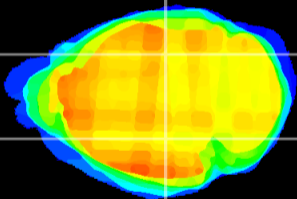

*Coronal*

*Sagittal-R*

*Sagittal-L*

ViBrism: CX23108  
*Horizontal*

LG