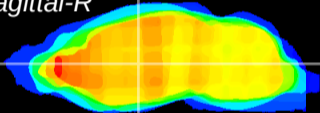

Coronal

Sagittal-R

Sagittal-L

ViBrism: CX23108
Horizontal

VA/VL