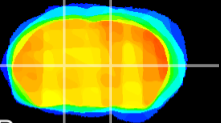

Coronal

Sagittal-R

Sagittal-L

ViBrism: CX23108
Horizontal

VA/VL