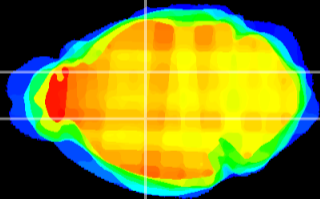

Coronal

Sagittal-R

Sagittal-L

ViBrism: CX23108
Horizontal

VA/VL