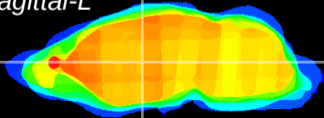

Coronal

Sagittal-R

Sagittal-L

ViBrism: CX23108
Horizontal

VA/VL