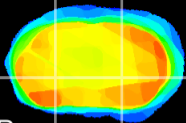

Coronal

Sagittal-R

Sagittal-L

ViBrism: CX23109
Horizontal

GP