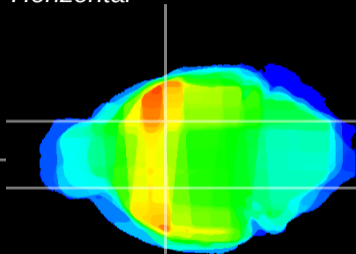

Coronal

Sagittal-R

Sagittal-L

ViBrism: CX23109
Horizontal

GP