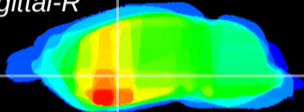

Coronal

Sagittal-R

Sagittal-L

ViBrism: CX23109
Horizontal

GP