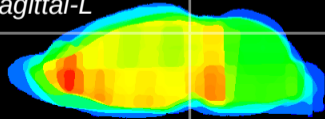

Coronal

Sagittal-R

Sagittal-L

ViBrism: CX23110
Horizontal

SC