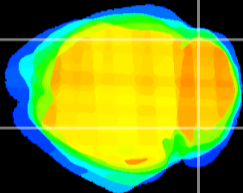

Coronal

Sagittal-R

Sagittal-L

ViBrism: CX23118
Horizontal

Cb lobe