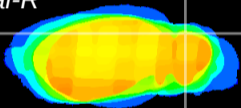

Coronal

Sagittal-R

Sagittal-L

ViBrism: CX23118
Horizontal

Cb lobe