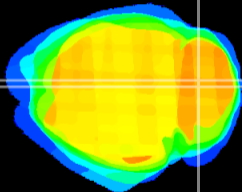

Coronal

Sagittal-R

Sagittal-L

ViBrism: CX23118
Horizontal

Cb vermis