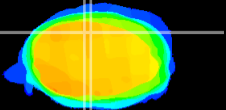

Coronal

Sagittal-R

Sagittal-L

ViBrism: CX23118
Horizontal

Cb vermis