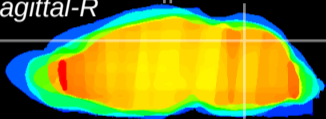

Coronal

Sagittal-R

Sagittal-L

ViBrism: CX23118
Horizontal

Cb vermis