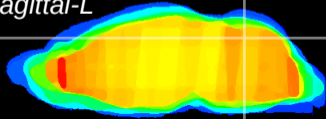

Coronal

Sagittal-R

Sagittal-L

ViBrism: CX23118
Horizontal

Cb vermis