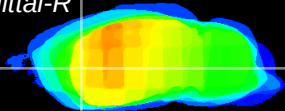

Coronal

Sagittal-R

Sagittal-L

ViBrism: CX23127
Horizontal

CPU lateral