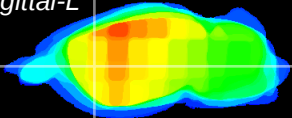

Coronal

Sagittal-R

Sagittal-L

ViBrism: CX23127
Horizontal

CPU lateral