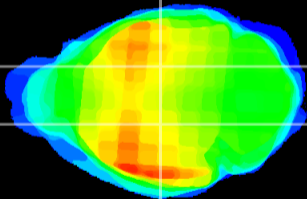

Coronal

Sagittal-R

Sagittal-L

ViBrism: CX23127
Horizontal

VPM/VPL