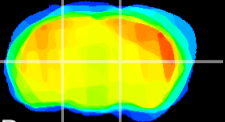

Coronal

Sagittal-R

Sagittal-L

ViBrism: CX23127
Horizontal

VPM/VPL