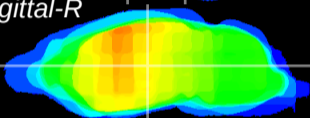

Coronal

Sagittal-R

Sagittal-L

ViBrism: CX23127
Horizontal

VPM/VPL