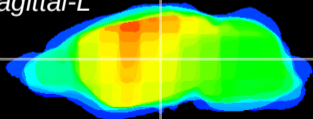

Coronal

Sagittal-R

Sagittal-L

ViBrism: CX23127
Horizontal

VPM/VPL