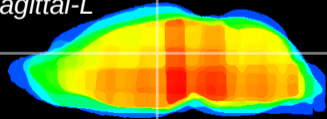

Coronal

Sagittal-R

Sagittal-L

ViBrism: CX23130
Horizontal

Hb