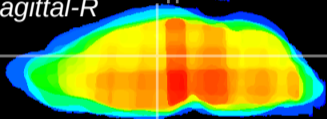

Coronal

Sagittal-R

Sagittal-L

ViBrism: CX23130
Horizontal

Hb