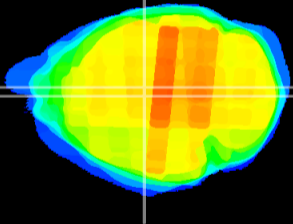

Coronal

Sagittal-R

Sagittal-L

ViBrism: CX23130
Horizontal

Hb