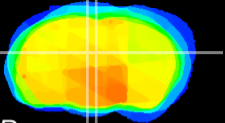

Coronal

Sagittal-R

Sagittal-L

ViBrism: CX23130
Horizontal

Hb