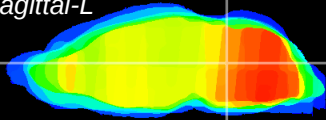

Coronal

Sagittal-R

Sagittal-L

ViBrism: CX23136
Horizontal

Tg