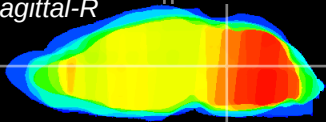

Coronal

Sagittal-R

Sagittal-L

ViBrism: CX23136
Horizontal

Tg