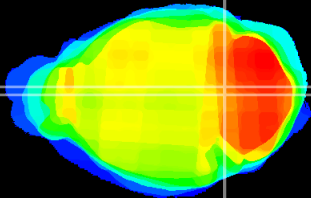

Coronal

Sagittal-R

Sagittal-L

ViBrism: CX23136
Horizontal

Tg