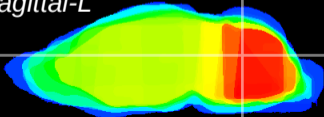

Coronal

Sagittal-R

Sagittal-L

ViBrism: CX23137
Horizontal

Cb nucleus