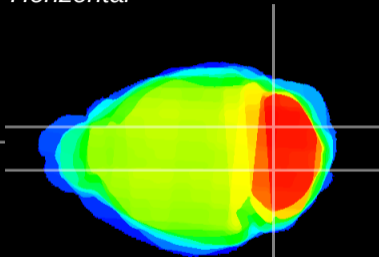

Coronal

Sagittal-R

Sagittal-L

ViBrism: CX23137
Horizontal

Cb nucleus