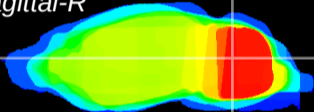

Coronal

Sagittal-R

Sagittal-L

ViBrism: CX23137
Horizontal

Cb nucleus