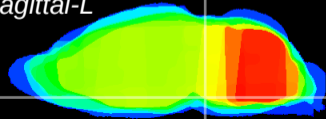

Coronal

Sagittal-R

Sagittal-L

ViBrism: CX23137
Horizontal

Pn