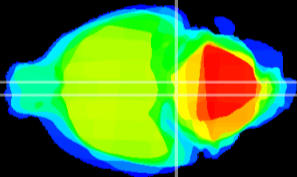

Coronal

Sagittal-R

Sagittal-L

ViBrism: CX23137
Horizontal

Pn