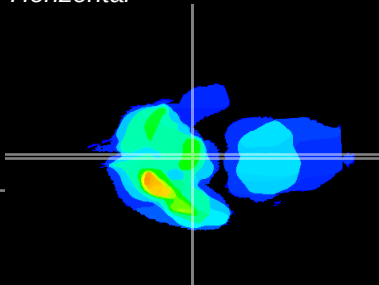

Coronal

Sagittal-R

Sagittal-L

ViBrism: CX23138
Horizontal

ME