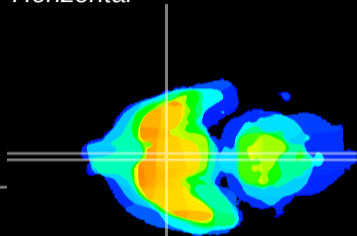

Coronal

Sagittal-R

Sagittal-L

ViBrism: CX23138
Horizontal

SCN