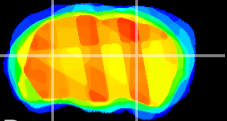

Coronal

Sagittal-R

Sagittal-L

ViBrism: CX23140
Horizontal

LG