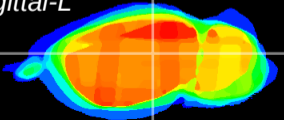

Coronal

Sagittal-R

Sagittal-L

ViBrism: CX23140
Horizontal

LG