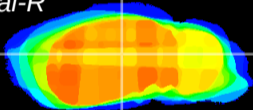

Coronal

Sagittal-R

Sagittal-L

ViBrism: CX23140
Horizontal

LG