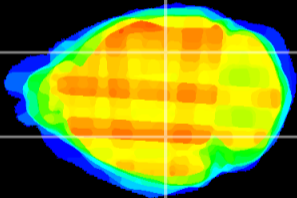

Coronal

Sagittal-R

Sagittal-L

ViBrism: CX23140
Horizontal

LG