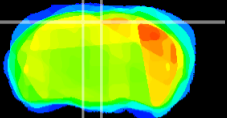

Coronal

Sagittal-R

Sagittal-L

ViBrism: CX23145
Horizontal

RS