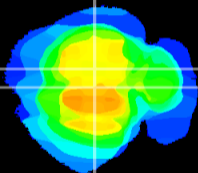

Coronal

Sagittal-R

Sagittal-L

ViBrism: CX23145
Horizontal

RS