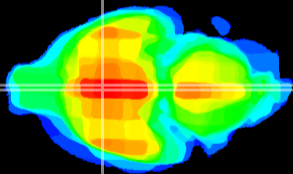

Coronal

Sagittal-R

Sagittal-L

ViBrism: CX23146  
Horizontal

SPa ventral