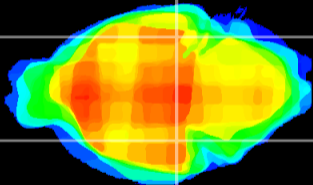

Coronal

Sagittal-R

Sagittal-L

ViBrism: CX23147
Horizontal

ventral S