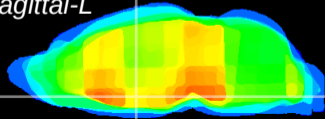

Coronal

Sagittal-R

Sagittal-L

ViBriSm: CX23154
Horizontal

SPa dorsal