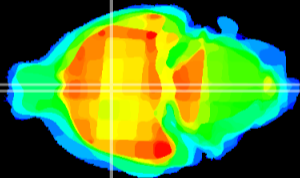

Coronal

Sagittal-R

Sagittal-L

ViBriSm: CX23154
Horizontal

SPa dorsal