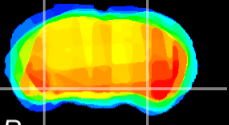

Coronal

Sagittal-R

Sagittal-L

ViBrism: CX23154
Horizontal

ventral S