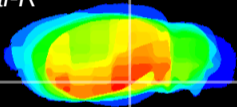

Coronal

Sagittal-R

Sagittal-L

ViBrism: CX23154
Horizontal

ventral S