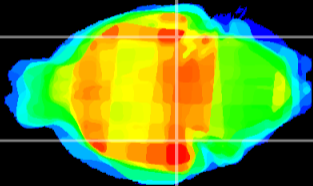

Coronal

Sagittal-R

Sagittal-L

ViBrism: CX23154
Horizontal

ventral S