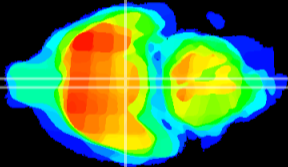

Coronal

Sagittal-R

Sagittal-L

ViBrism: CX23162
Horizontal

VMH