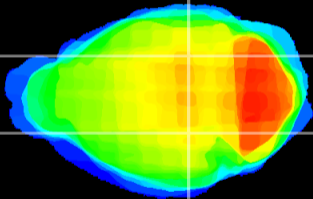

Coronal

Sagittal-R

Sagittal-L

ViBrism: CX23174
Horizontal

MG