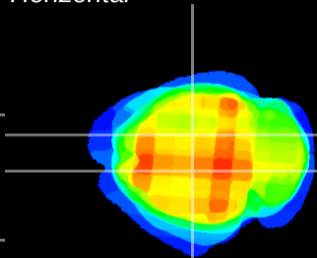

Coronal

Sagittal-R

Sagittal-L

ViBrism: CX23182
Horizontal

CA1