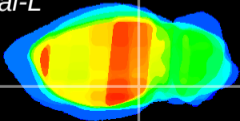

Coronal

Sagittal-R

Sagittal-L

ViBrism: CX23184
Horizontal

ventral S