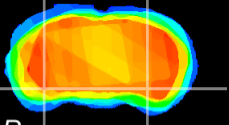

Coronal

Sagittal-R

Sagittal-L

ViBrism: CX23184
Horizontal

ventral S