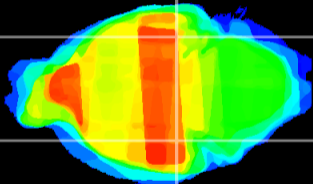

Coronal

Sagittal-R

Sagittal-L

ViBrism: CX23184
Horizontal

ventral S