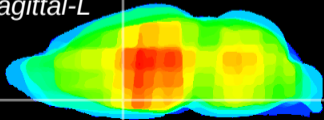

Coronal

Sagittal-R

Sagittal-L

ViBrism: CX23188
Horizontal

MPA