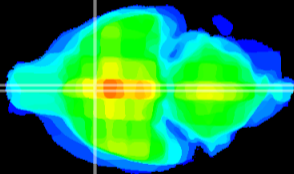

Coronal

Sagittal-R

Sagittal-L

ViBrism: CX23188
Horizontal

MPA