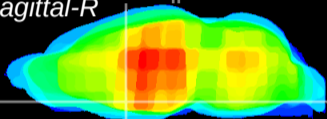

Coronal

Sagittal-R

Sagittal-L

ViBrism: CX23188
Horizontal

MPA