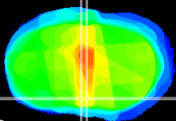

Coronal

Sagittal-R

Sagittal-L

ViBrism: CX23188
Horizontal

MPA