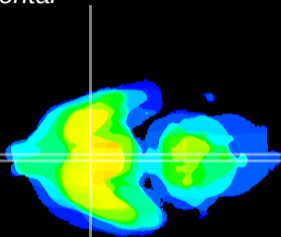

Coronal

Sagittal-R

Sagittal-L

ViBrism: CX23190
Horizontal

SCN