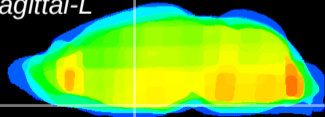

Coronal

Sagittal-R

Sagittal-L

ViBrism: CX23190
Horizontal

SCN